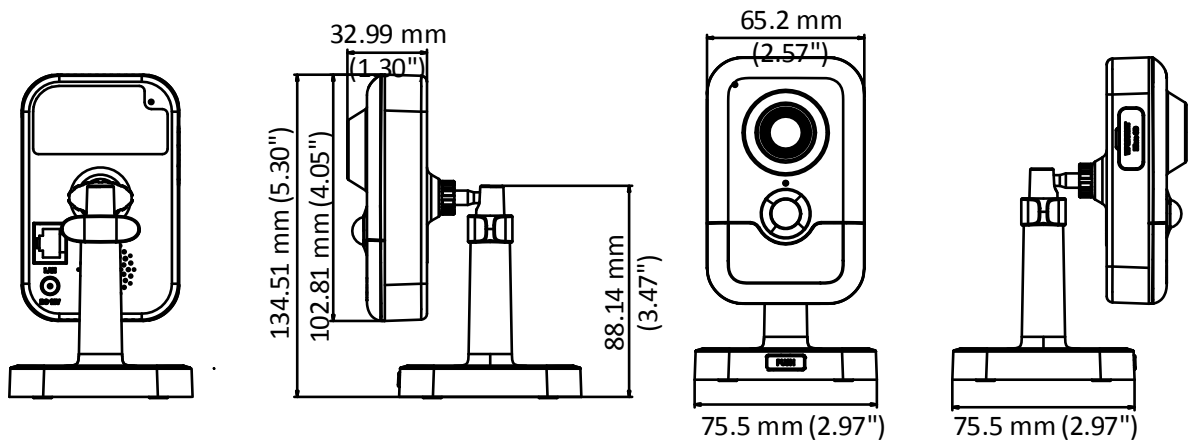

Dimensions