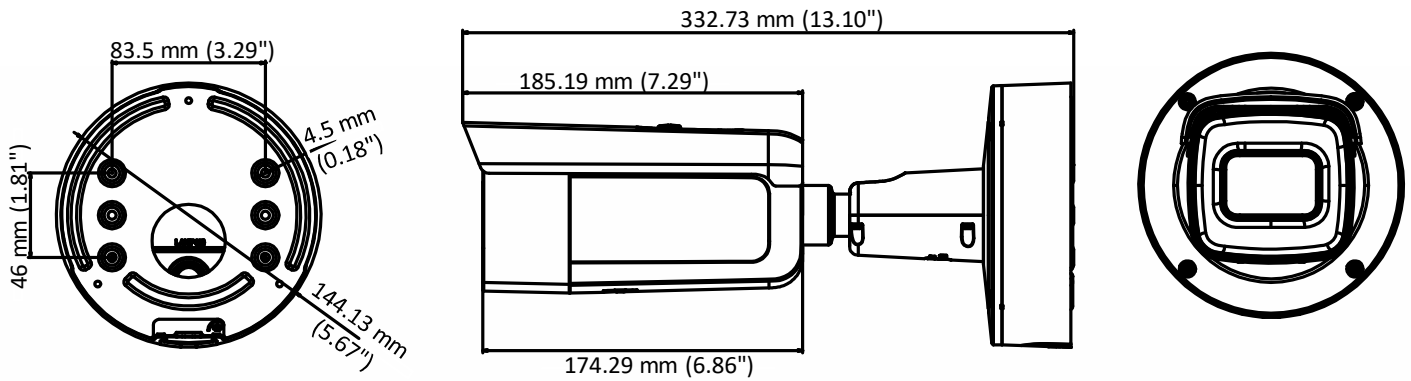

Available Models:

DS-2CD2625FWD-IZS

Dimensions