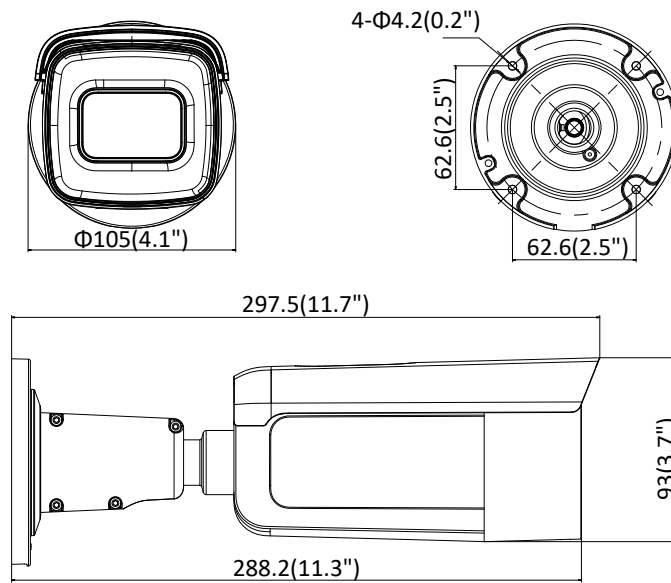

### Key Features

- Max. 2688 × 1520 @ 30fps
- H.265, H.264
- 120dB WDR
- Color: 0.007 Lux @ (F1.2, AGC ON), 0.01 Lux @ (F1.4, AGC ON), 0 Lux with IR
- 12 VDC & PoE (802.3at, class 4)
- IR range: Up to 50 m
- Support on-board storage, up to 128 GB
- IP67, IK10
- BLC/3D DNR/ROI

<b>Network</b>	
Network Storage	Support micro SD/SDHC/SDXC card (128G) local storage, NAS (NFS,SMB/CIFS), ANR
Alarm Trigger	Tampering alarm, network disconnected, IP address conflict, illegal login, HDD full, HDD error
Protocols	TCP/IP, ICMP, HTTP, HTTPS, FTP, DHCP, DNS, DDNS, RTP, RTSP, RTCP, PPPoE, NTP, UPnP, SMTP, SNMP, IGMP, 802.1X, QoS, IPv6, UDP, Bonjour
General Function	One-key reset, anti-flicker, heartbeat, mirror, password protection, privacy mask, watermark, IP address filtering
Firmware Version	V5.5.63
API	ONVIF (PROFILE S, PROFILE G), ISAPI
Simultaneous Live View	Up to 6 channels
User/Host	Up to 32 users 3 levels: Administrator, Operator and User
Client	iVMS-4200, Hik-Connect, iVMS-5200, iVMS-4500
Web Browser	Plug-in required live view: IE8+, Chrome 31.0-44, Firefox 30.0-51, Safari 8.0+ Plug-in free live view: Chrome 45.0+, Firefox 52.0+
<b>Interface</b>	
Communication Interface	1 RJ45 10M/100M self-adaptive Ethernet port
On-board Storage	Built-in micro SD/SDHC/SDXC slot, up to 128 GB
SVC	H.265 encoding and H.264 encoding support
Reset Button	Yes
Audio (-S)	1 audio input (line in), 1 audio output (line out), mono sound
Alarm (-S)	1 alarm input, 1 alarm output
<b>General</b>	
Operating Conditions	-30 °C to +60 °C (-22 °F to +140 °F), humidity 95% or less (non-condensing)
Power Supply	12 VDC ± 25%, 5.5 mm coaxial power plug PoE (802.3at, class 4)
Power Consumption and Current	12 VDC, 1.3 A, max. 15.5 W PoE: (802.3at, 42.5 VDC to 57 VDC), 0.5 A to 0.3 A, max. 19 W
Protection Level	IP67, IK10
Material	Front cover & back cover: metal
Dimensions	Camera: Φ 105 × 297.5 mm (Φ 4.1" × 11.7")
Weight	Camera: 1400 g (3.1 lb.) With package: 1750 g (3.9 lb.)

## Dimension

Unit: mm(inch)