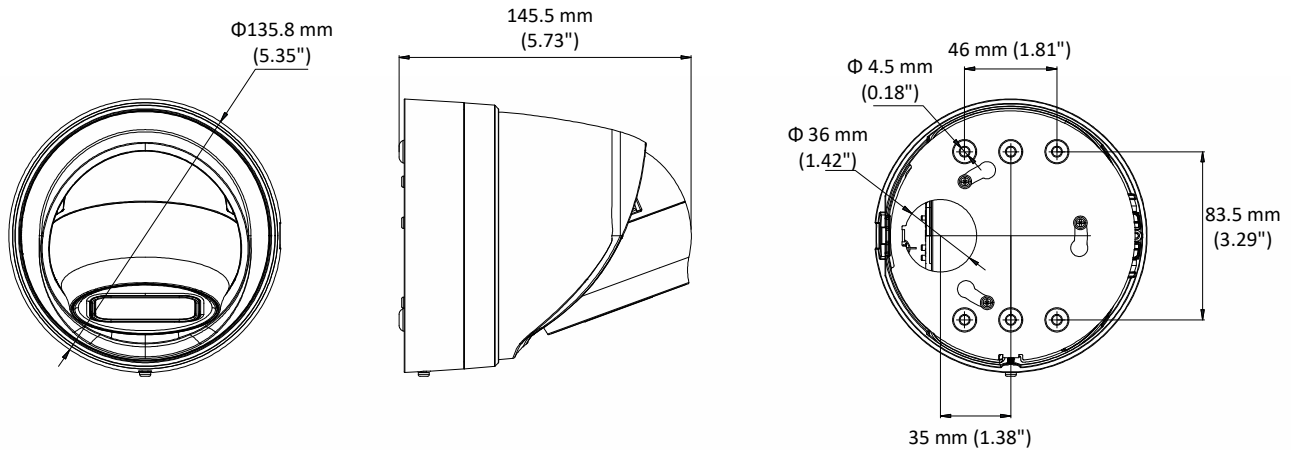

Available Models:

DS-2CD2H25FWD-IZS

Dimensions

Accessories

Wall Mount

Pendant Mount

Inclined Ceiling Mount

Distributed by