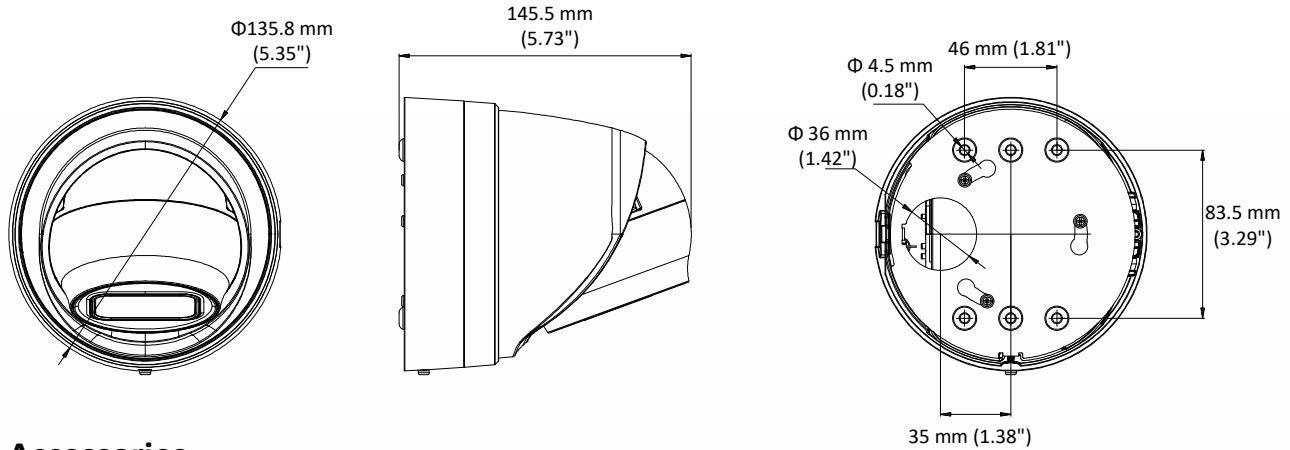

Available Models:

DS-2CD2H35FWD-IZS

Dimensions

Accessories

Distributed by