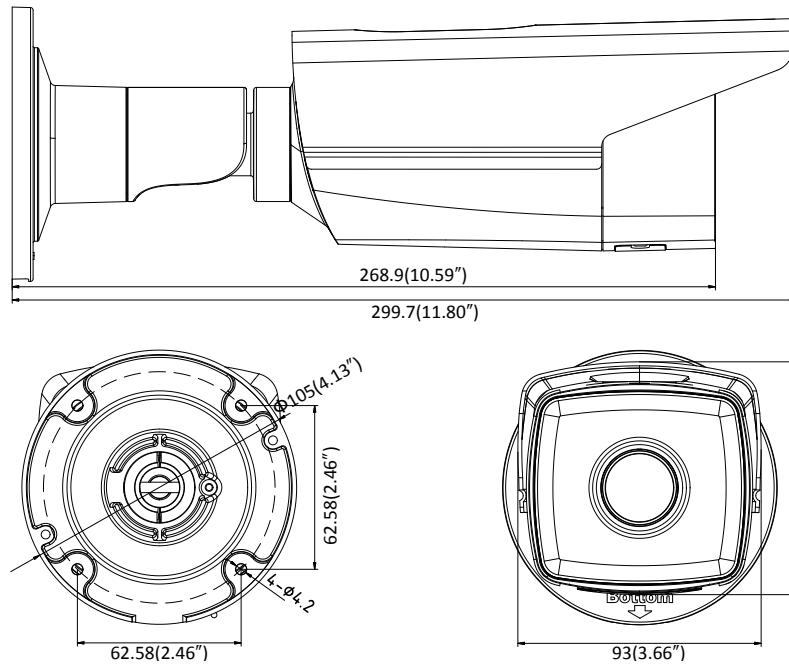

Dimensions

Unit: mm

Accessories

Junction Box

Distributed by

HIKVISION®

Headquarters

No.555 Qianmo Road, Binjiang District,
Hangzhou 310051, China
T +86-571-8807-5998
overseasbusiness@hikvision.com

Hikvision USA
T +1-909-895-0400
sales.usa@hikvision.com

Hikvision Italy
T +39-0438-6902
info.it@hikvision.com

Hikvision Singapore
T +65-6684-4718
sg@hikvision.com

Hikvision Africa
T +27 (0) 0351172
sale.africa@hikvision.com

Hikvision Europe
T +31-23-55-42-770
info.eu@hikvision.com

Hikvision France
T +33(0)1-85-330-450
info.fr@hikvision.com

Hikvision Oceania
T +61-2-8599-4233
salesau@hikvision.com

Hikvision Hong Kong
T +852-2151-1761

Hikvision Middle East
T +971-4-8816086
salesme@hikvision.com

Hikvision Spain
T +34-91-737-16-55
info.es@hikvision.com

Hikvision Canada
T +1-909-895-0400
sales.usa@hikvision.com

Hikvision Russia
T +7-495-669-67-99
saleru@hikvision.com

Hikvision Poland
T +48-22-460-01-50
poland@hikvision.com

Hikvision Korea
T +82-31-731-8841
sales.korea@hikvision.com

Hikvision India
T +91-22-28469900
sales@pramahikvision.com

Hikvision UK
T +01628-902140
support.uk@hikvision.com

Hikvision Brazil
T +55 11 3318-0050
Latam.support@hikvision.com