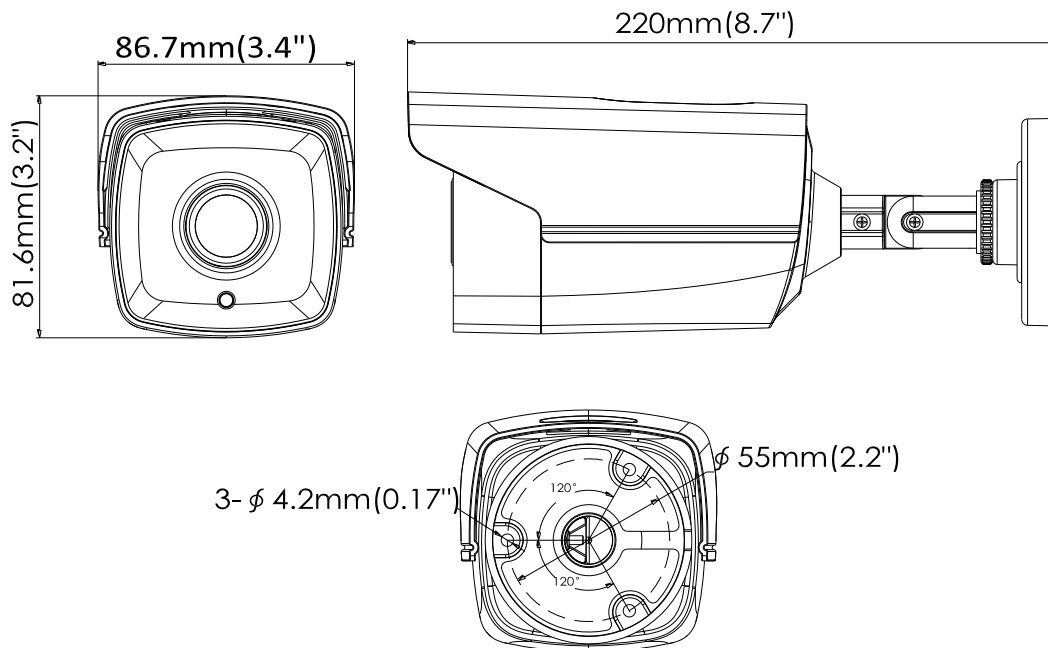

DS-2CE16D0T-IT3 HD1080P EXIR Bullet Camera

Key Features

- 2 Megapixel high-performance CMOS
- Analog HD output, up to 1080P resolution
- True Day/Night, Smart IR
- EXIR technology, up to 40m IR distance
- IP66 weatherproof

Specifications

Camera	
Image Sensor	2MP CMOS Image Sensor
Signal System	PAL/NTSC
Effective Pixels	1920(H)*1080(V)
Min. illumination	0.01 Lux @ (F1.2,AGC ON),0 Lux with IR
Shutter Time	1/25(1/30)s to 1/50,000s
Lens	3.6mm (2.8mm, 6mm, 8mm, 12mm, 16mm optional)
	Angle of View: 103°(2.8mm), 82.2°(3.6mm), 54°(6mm), 37.7°(8mm), 24.2°(12mm), 18.8°(16mm)
Lens Mount	M12
Day & Night	ICR
Angle Adjustment	Pan: 0 - 360°, Tilt: 0 - 180°, Rotation: 0 - 360°
Synchronization	Internal synchronization
Video Frame Rate	1080p@25fps/1080p@30fps
HD Video Output	1 Analog HD output
S/N Ratio	>62dB
General	
Operating Conditions	-40 °C – 60 °C (-40 °F – 140 °F), Humidity 90% or less (non-condensing)
Power Supply	12 VDC ± 15%
Power Consumption	Max. 4W
Protection Level	IP66
IR Range	Up to 40m
Dimensions	86.22×82.05×220.13mm(3.39"×3.23"×8.67")
Weight	430 g (0.95 lbs)

Order Models

DS-2CE16D0T-IT3

Dimensions

Accessories

DS-1280ZI-XS
Junction box

DS-1H18
Video Balun

X41T
Camera Tester

Distributed by