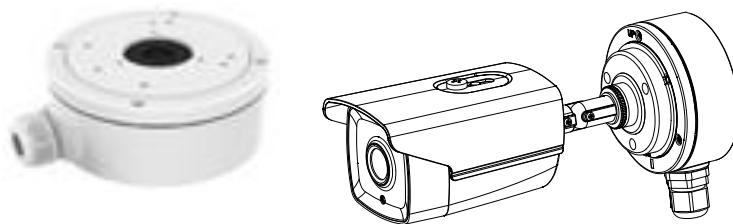

DS-2CE16H0T-IT3E 5 MP Bullet Camera

Key Features

- 5 MP high performance COMS
- 2560 × 1944 resolution
- 2.8 mm, 3.6 mm, 6 mm, 8 mm, 12 mm fixed lens
- EXIR 2.0, smart IR, up to 40 m IR distance
- OSD menu, 2D DNR, DWDR
- PoC.af
- IP67
- Up the coax (HIKVISION-C)

Specification

Camera	
Image Sensor	5 MP CMOS image sensor
Effective Pixels	2560 (H) × 1944 (V)
Min. Illumination	Color: 0.01 Lux @ (F1.2, AGC ON), 0 Lux with IR
Shutter Time	PAL: 1/25 s to 1/50, 000 s NTSC: 1/30 s to 1/50, 000 s
Lens	2.8 mm, 3.6 mm, 6 mm, 8 mm, 12 mm fixed lens
Horizontal Field of View	85.5° (2.8 mm), 80.1° (3.6 mm), 57.1° (6 mm), 41° (8 mm), 25.7° (12 mm)
Lens Mount	M12
Day & Night	IR cut filter
Angle Adjustment	Pan: 0° to 360°; Tilt: 0° to 180°; Rotate: 0° to 360°
Synchronization	Internal synchronization
Frame Rate	PAL: 5 MP@20fps, 4 MP@25fps, 1080p@25fps NTSC: 5 MP@20fps, 4 MP@30fps, 1080p@30fps
Menu	
AGC	Support
D/N Mode	Auto/Color/BW (Black and White)
White Balance	ATW/MWB
BLC	Support
DWDR (Digital Wide Dynamic Range)	Support
Language	English
Functions	Brightness, Sharpness, DNR, Mirror, Smart IR
Interface	
Video Output	1 HD analog output
General	
Operating Conditions	-40 °C to 60 °C (-40 °F to 140 °F), humidity: 90% or less (non-condensation)
Power Supply	12 VDC ±25%, PoC.af
Power Consumption	Max. 5.4 W
Protection Level	IP67
Material	Metal
IR Range	Up to 40 m
Communication	Up the coax, Protocol: HIKVISION-C (TVI output)
Dimensions	86.7 mm × 81.6 mm × 226 mm (3.41" × 3.23" × 8.67")
Weight	Approx. 605 g (1.33 lb.)

Order Model

DS-2CE16H0T-IT3E

Dimension

Accessory

**DS-1280ZJ-XS
Junction Box**

Distributed by

HIKVISION

Headquarters