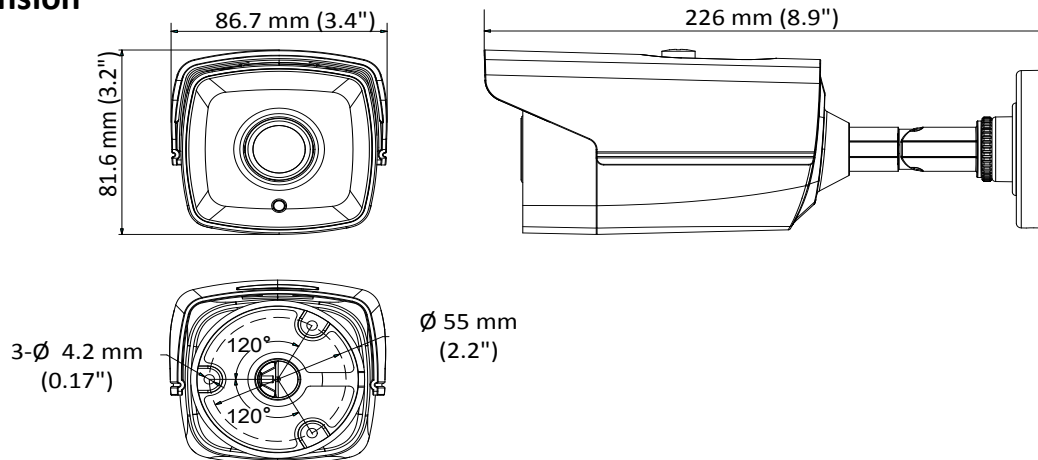

DS-2CE16H0T-IT3E 5 MP Bullet Camera

Key Features

- 5 MP high performance COMS
- 2560 × 1944 resolution
- 2.8 mm, 3.6 mm, 6 mm, 8 mm, 12 mm fixed lens
- EXIR 2.0, smart IR, up to 40 m IR distance
- OSD menu, 2D DNR, DWDR
- PoC.af
- IP67
- Up the coax (HIKVISION-C)

Specification

Camera	
Image Sensor	5 MP CMOS image sensor
Effective Pixels	2560 (H) × 1944 (V)
Min. Illumination	Color: 0.01 Lux @ (F1.2, AGC ON), 0 Lux with IR
Shutter Time	PAL: 1/25 s to 1/50, 000 s NTSC: 1/30 s to 1/50, 000 s
Lens	2.8 mm, 3.6 mm, 6 mm, 8 mm, 12 mm fixed lens
Horizontal Field of View	85.5° (2.8 mm), 80.1° (3.6 mm), 57.1° (6 mm), 41° (8 mm), 25.7° (12 mm)
Lens Mount	M12
Day & Night	IR cut filter
Angle Adjustment	Pan: 0° to 360°; Tilt: 0° to 180°; Rotate: 0° to 360°
Synchronization	Internal synchronization
Frame Rate	PAL: 5 MP@20fps, 4 MP@25fps, 1080p@25fps NTSC: 5 MP@20fps, 4 MP@30fps, 1080p@30fps
Menu	
AGC	Support
D/N Mode	Auto/Color/BW (Black and White)
White Balance	ATW/MWB
BLC	Support
DWDR (Digital Wide Dynamic Range)	Support
Language	English
Functions	Brightness, Sharpness, DNR, Mirror, Smart IR
Interface	
Video Output	1 HD analog output
General	
Operating Conditions	-40 °C to 60 °C (-40 °F to 140 °F), humidity: 90% or less (non-condensation)
Power Supply	12 VDC ±25%, PoC.af
Power Consumption	Max. 5.4 W
Protection Level	IP67
Material	Metal
IR Range	Up to 40 m
Communication	Up the coax, Protocol: HIKVISION-C (TVI output)
Dimensions	86.7 mm × 81.6 mm × 226 mm (3.41" × 3.23" × 8.67")
Weight	Approx. 605 g (1.33 lb.)

Order Model

DS-2CE16H0T-IT3E

Dimension

Accessory

**DS-1280ZJ-XS
Junction Box**

Distributed by

HIKVISION

Headquarters