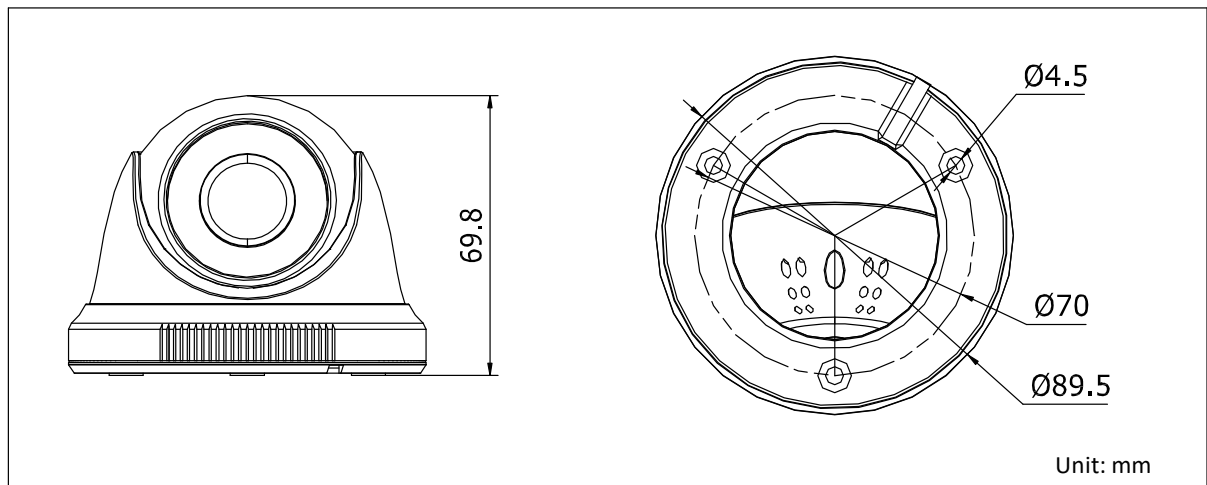

### Key Features

- 2 Megapixel high-performance CMOS
- Analog HD output, up to 1080P resolution
- True Day/Night, Smart IR
- Up to 20m IR distance

## Specifications

<b>Camera</b>	
Image Sensor	2MP CMOS Image Sensor
Signal System	PAL/NTSC
Effective Pixels	1920(H)*1080(V)
Min. illumination	0.01 Lux @ (F1.2,AGC ON),0 Lux with IR
Shutter Time	1/25(1/30)s to 1/50,000s
Lens	2.8mm, 3.6mm, 6mm optional
	Angle of View: 103°(2.8mm), 82.2°(3.6mm), 54°(6mm)
Lens Mount	M12
Day & Night	ICR
Angle Adjustment	Pan: 0 - 360°, Tilt: 0 - 75°, Rotation: 0 - 360°
Synchronization	Internal synchronization
Video Frame Rate	1080p@25fps/1080p@30fps
HD Video Output	1 Analog HD output
S/N Ratio	> 62dB
<b>General</b>	
Operating Conditions	-20 °C - 45 °C (-4 °F - 113 °F), Humidity 90% or less (non-condensing)
Power Supply	12 VDC ± 15%
Power Consumption	Max. 4W
IR Range	Up to 20m
Dimension	Φ89.5 × 69.8 mm(Φ3.52" × 2.75")
Weight	250 g

## Dimensions