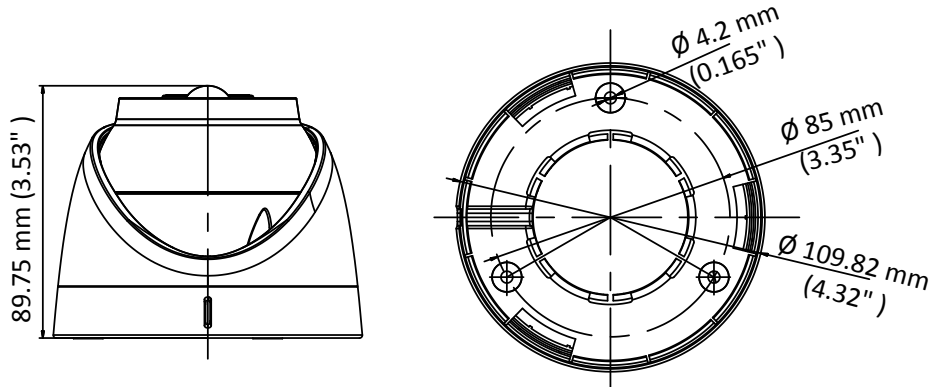

Order Models

DS-2CE71D8T-PIRL

Dimension

Accessory