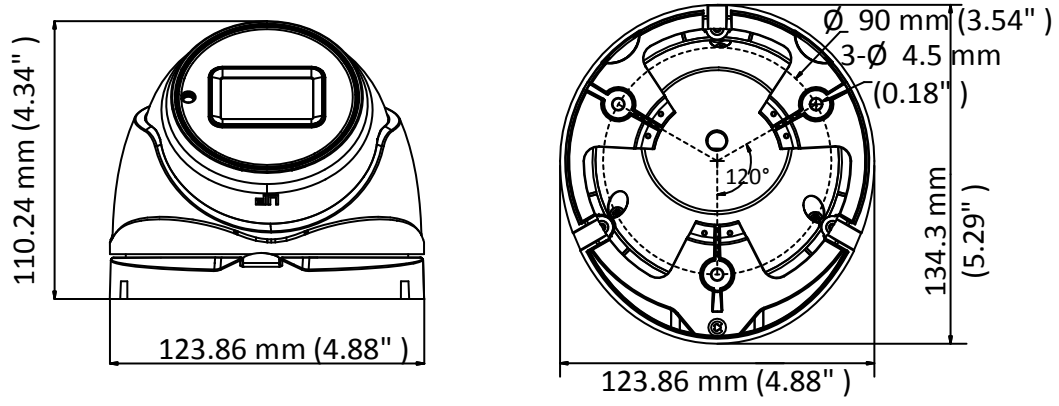

Order Model

DS-2CE79H8T-IT3ZF

Dimension