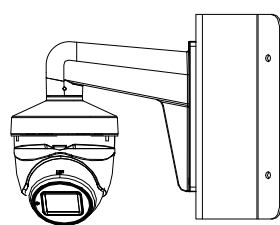

Specification

Camera	
Image Sensor	5 megapixel progressive scan CMOS
Signal System	PAL/NTSC
Resolution	2560 (H) × 1944 (V)
Min. Illumination	Color: 0.003 Lux @ (F1.2, AGC ON), 0 Lux with IR
Frame Rate	TVI: 2 MP@25fps, 2 MP@30fps, 4 MP@25fps, 4 MP@30fps, 5 MP@20fps AHD: 4 MP@25fps, 4 MP@30fps, 5 MP@20fps CVI: 4 MP@25fps, 4 MP@30fps CVBS: PAL, NTSC
Shutter Time	PAL: 1/25 s to 1/50, 000 s NTSC: 1/30 s to 1/50, 000 s
Lens	2.7 mm to 13.5 mm motorized vari-focal lens
Horizontal Field of View	92.3° to 29.3°
Lens Mount	Φ 14
Day & Night	IR cut filter
Angle Adjustment	Pan: 0° to 360°; Tilt: 0° to 75°; Rotate: 0° to 360°
Synchronization	Internal synchronization
WDR (Wide Dynamic Range)	≥ 130 dB
Menu	
AGC	Yes
Day/Night Mode	Auto/Color/BW (Black and White)
White Balance	Auto/Manual
BLC (Backlight Compensation)	Yes
WDR	Yes
3D DNR	Level 1 to 9
Privacy Mask	4 programmable privacy masks
Motion Detection	4 programmable areas
Language	English
Functions	Brightness, Sharpness, 3D DNR, Mirror, Smart IR
Interface	
Video Output	1 HD analog output
Switch Button	TVI/AHD/CVI/CVBS
General	
Operating Conditions	-40 °C to 60 °C (-40 °F to 140 °F), humidity: 90% or less (non-condensation)
Power Supply	9 VDC to 15 VDC
Power Consumption	Max. 7.4 W
Protection Level	IP67
Material	Metal
IR Range	Up to 60 m
Communication	Up the coax, Protocol: HIKVISION-C (TVI output)
Dimensions	123.86 mm × 134.3 mm × 110.24 mm (4.88" × 5.29" × 4.34")
Weight	Approx. 600 g (1.32 lb.)

Order Model

DS-2CE79H8T-IT3ZF

Dimension

Accessory

DS-1273ZJ-130-TRL
Wall Mount

DS-1275ZJ-SUS
Vertical Pole Mount

DS-1276ZJ-SUS
Corner Mount

DS-1280ZJ-M
Junction Box

DS-1281ZJ-M
Inclined Ceiling Mount

Distributed by

HIKVISION

Headquarters

No.555 Qianmo Road, Binjiang District,
Hangzhou 310051, China
T +86-571-8807-5998
overseasbusiness@hikvision.com

Hikvision USA
T +1-909-895-0400
sales.usa@hikvision.com