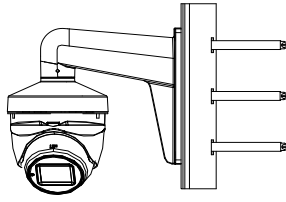

Specification

Camera	
Image Sensor	5 megapixel progressive scan CMOS
Signal System	PAL/NTSC
Resolution	2560 (H) × 1944 (V)
Min. Illumination	Color: 0.003 Lux @ (F1.2, AGC ON), 0 Lux with IR
Frame Rate	TVI: 2 MP@25fps, 2 MP@30fps, 4 MP@25fps, 4 MP@30fps, 5 MP@20fps AHD: 4 MP@25fps, 4 MP@30fps, 5 MP@20fps CVI: 4 MP@25fps, 4 MP@30fps CVBS: PAL, NTSC
Shutter Time	PAL: 1/25 s to 1/50, 000 s NTSC: 1/30 s to 1/50, 000 s
Lens	2.7 mm to 13.5 mm motorized vari-focal lens
Horizontal Field of View	92.3° to 29.3°
Lens Mount	Φ 14
Day & Night	IR cut filter
Angle Adjustment	Pan: 0° to 360°; Tilt: 0° to 75°; Rotate: 0° to 360°
Synchronization	Internal synchronization
WDR (Wide Dynamic Range)	≥ 130 dB
Menu	
AGC	Yes
Day/Night Mode	Auto/Color/BW (Black and White)
White Balance	Auto/Manual
BLC (Backlight Compensation)	Yes
WDR	Yes
3D DNR	Level 1 to 9
Privacy Mask	4 programmable privacy masks
Motion Detection	4 programmable areas
Language	English
Functions	Brightness, Sharpness, 3D DNR, Mirror, Smart IR
Interface	
Video Output	1 HD analog output
Switch Button	TVI/AHD/CVI/CVBS
General	
Operating Conditions	-40 °C to 60 °C (-40 °F to 140 °F), humidity: 90% or less (non-condensation)
Power Supply	9 VDC to 15 VDC
Power Consumption	Max. 7.4 W
Protection Level	IP67
Material	Metal
IR Range	Up to 60 m
Communication	Up the coax, Protocol: HIKVISION-C (TVI output)
Dimensions	123.86 mm × 134.3 mm × 110.24 mm (4.88" × 5.29" × 4.34")
Weight	Approx. 600 g (1.32 lb.)

Order Model

DS-2CE79H8T-IT3ZF

Dimension

Accessory

DS-1273ZJ-130-TRL
Wall Mount

DS-1275ZJ-SUS
Vertical Pole Mount

DS-1276ZJ-SUS
Corner Mount

DS-1280ZJ-M
Junction Box

DS-1281ZJ-M
Inclined Ceiling Mount

Distributed by

HIKVISION

Headquarters

No.555 Qianmo Road, Binjiang District,
Hangzhou 310051, China
T +86-571-8807-5998
overseasbusiness@hikvision.com

Hikvision USA
T +1-909-895-0400
sales.usa@hikvision.com