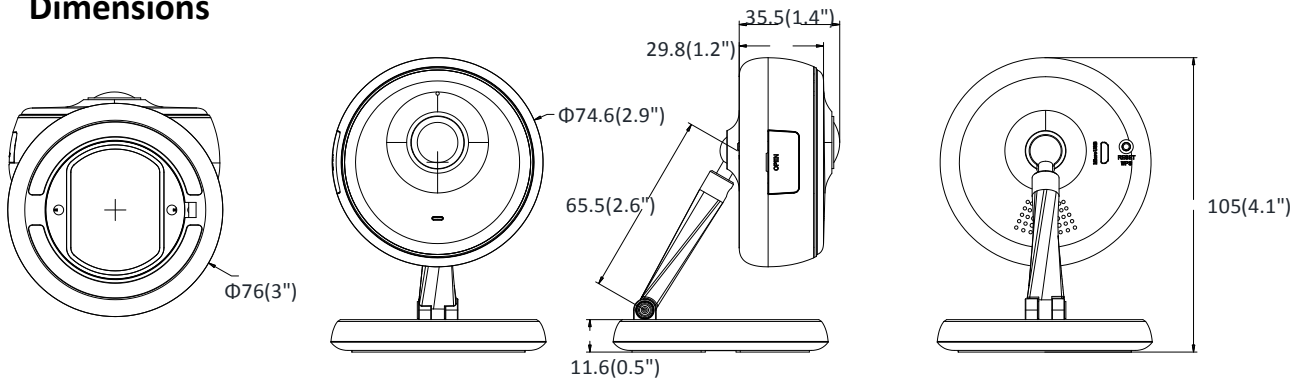

Dimensions