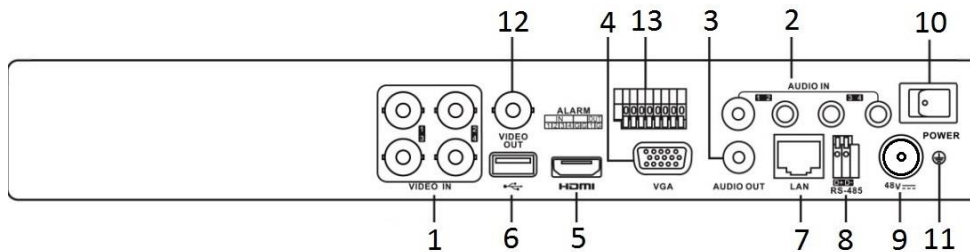

Physical Interfaces

NOTE

The rear panel of DS-7208/7216HUHI-K2/P provides 8/16 video input interfaces.

Index	Description	Index	Description
1	VIDEO IN	8	RS-485 Serial Interface
2	AUDIO IN, RCA Connector	9	48 VDC Power Input (for DS-7204/7208HUHI-K/P); 100 to 240 VAC (for DS-7216HUHI-K2/P)
3	AUDIO OUT, RCA Connector	10	Power Switch
4	VGA Interface	11	GND
5	HDMI Interface	12	VIDEO OUT
6	USB Interface	13	Alarm In/Out
7	LAN Network Interface