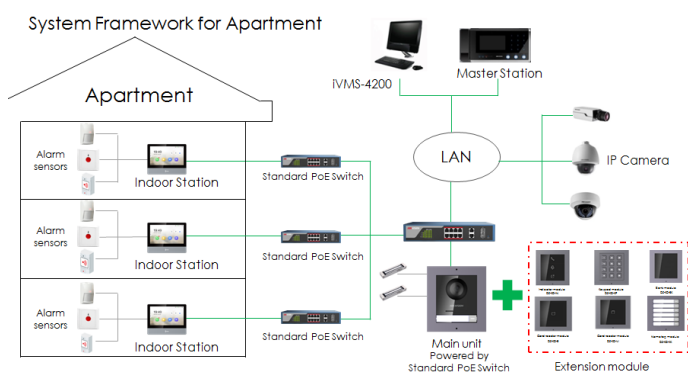

Key Feature

- New UI V2.0: User friendly design
- 7-inch colorful touch screen with resolution 1024 × 600
- Standard PoE
- Stores messages and capture pictures in the TF card
- Remote unlocking via the client software or the mobile client
- Views live videos of door stations and linked cameras
- Supports wireless network

Typical Application

CB	IEC 60950-1:2005 (Second Edition) + Am 1:2009 + Am 2:2013
FCC-SDOC	47 CFR Part 15, Subpart B
FCC-ID	47 CFR Part 15, Subpart B
C-TICK(EMC)	AS/NZS CISPR 32:2015
C-TICK(RF)	AS/NZS 4268:2017
UL	UL 60950-1 & CAN/CSA C22.2 No. 60950-1-07, Information Technology Equipment – Safety – Part 1: General Requirements
IC(EMC)	ICES-003:Issue 6
IC(RF)	RSS-247 Issue 2, February 2017, RSS-Gen Issue 5, April 2018
ROHS	2011/65/EU
REACH	Regulation (EC) No 1907/2006
WEEE	2012/19/EU

Appearance and Interfaces

No.	Description	No.	Description
1	Screen	6	TF Card Slot
2	Microphone	7	Alarm Terminal
3	Debug Port	8	Reserved
4	Network Interface	9	Power Supply
5	Loudspeaker		

Accessory

Included