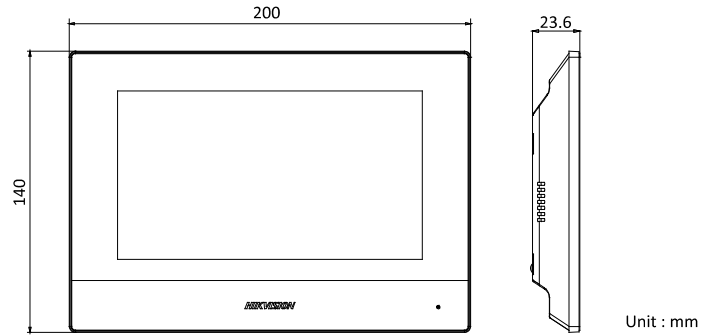

Specification

System parameters	
Memory	128 MB
Flash	32 MB
Operation system	Embedded Linux operation system
Display parameters	
Display screen	7-inch colorful TFT screen
Display resolution	1024 × 600
Operation method	Capacitive touch screen
Audio parameters	
Audio input	Built-in omnidirectional microphone
Audio output	Built-in loudspeaker
Audio compression standard	G.711 U
Audio compression rate	64 Kbps
Audio quality	Noise suppression and echo cancellation
Network parameters	
Wired network	10/100 Mbps self-adaptive
Wireless network	Wi-Fi 802.11 b/g/n
Network protocol	TCP/IP, SIP, RTSP
Network interface	1 RJ-45 10/100 Mbps self-adaptive
Alarm input	8-ch alarm inputs
Relay output	2
TF card	Max to 32 G, SD 2.0 or lower version
RS485	1
General	
Power supply	IEEE802.3af, standard PoE 12 VDC/1 A
Power consumption	≤ 6 W
Working temperature	-10 °C to 55 °C (14 °F to 131 °F)
Working humidity	10% to 90%
Dimensions	200 mm × 140 mm × 15.1 mm (7.9" × 5.5" × 0.6")
Weight	683 g (with packaging) 355 g (without packaging)