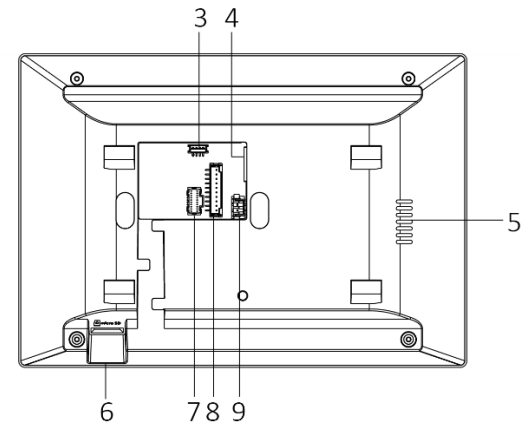

Specification

System parameters	
Memory	128 MB
Flash	32 MB
Operation system	Embedded Linux operation system
Display parameters	
Display screen	7-inch colorful TFT screen
Display resolution	1024 × 600
Operation method	Capacitive touch screen
Audio parameters	
Audio input	Built-in omnidirectional microphone
Audio output	Built-in loudspeaker
Audio compression standard	G.711 U
Audio compression rate	64 Kbps
Audio quality	Noise suppression and echo cancellation
Network parameters	
Wired network	10/100 Mbps self-adaptive
Wireless network	Wi-Fi 802.11 b/g/n
Network protocol	TCP/IP, SIP, RTSP
Network interface	1 RJ-45 10/100 Mbps self-adaptive
Alarm input	8-ch alarm inputs
Relay output	2
TF card	Max to 32 G, SD 2.0 or lower version
RS485	1
General	
Power supply	IEEE802.3af, standard PoE 12 VDC/1 A
Power consumption	≤ 6 W
Working temperature	-10 °C to 55 °C (14 °F to 131 °F)
Working humidity	10% to 90%
Dimensions	200 mm × 140 mm × 15.1 mm (7.9" × 5.5" × 0.6")
Weight	683 g (with packaging) 355 g (without packaging)

Appearance and Interfaces

No.	Description	No.	Description
1	Screen	6	TF Card Slot
2	Microphone	7	Alarm Terminal
3	Debug Port	8	Reserved
4	Network Interface	9	Power Supply
5	Loudspeaker		

Accessory

Included